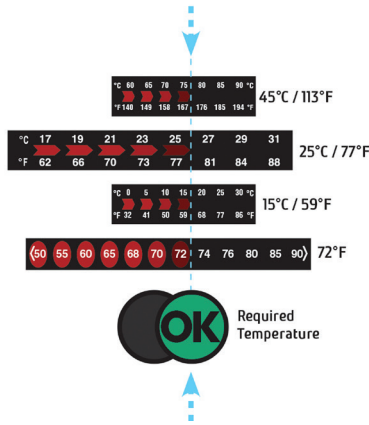

DigiTemp® EZ - The Next Generation in Liquid Crystal Thermometry

- Immediate
 - Intuitive
- Temperature Recognition**

DigiTemp® EZ Easy Read

- No Color Deciphering
- Accuracy
 - 30°C to -4°C : ± 2°C
 - 3°C to 50°C : ± 1°C
 - 51°C to 90°C : ± 2°C
- Continuous Temperature Display
- No Batteries
- Low Cost
- -30°C to 90°C Temperature Range
- Self Adhesive

56	12	88	31	120	49
54	11	86	30	118	48
52	10	84	29	116	47
50	9	82	28	114	45
48	8	80	27	112	44
46	7	78	26	110	43
44	6	76	24	108	42
42	5	74	23	106	41
40	4	72	22	104	40
38	3	70	21	102	39
36	2	68	20	100	38
34	1	66	19	98	37
32	0	64	18	96	35
30	-1	62	17	94	34
28	-2	60	16	92	33
26	-3	58	14	90	32

- Specifications:**
- Size: 5" x 0.5" (127mm x 12.5mm)
 - Type: Vertical, self adhesive
 - Scale: °F and °C

3099 Room Thermometer										
°F 50 55 60 65 68 70 72 74 76 78 80 85 90										

- Specifications:**
- Size: 3.5" x .4" (90mm x 10mm)
 - Type: Horizontal, self adhesive
 - Scale: °F

- Specifications:**
- Size: 0.5" x 1.77" (12.5mm x 45mm)
 - Type: Horizontal, self adhesive
 - Scale: °F and °C